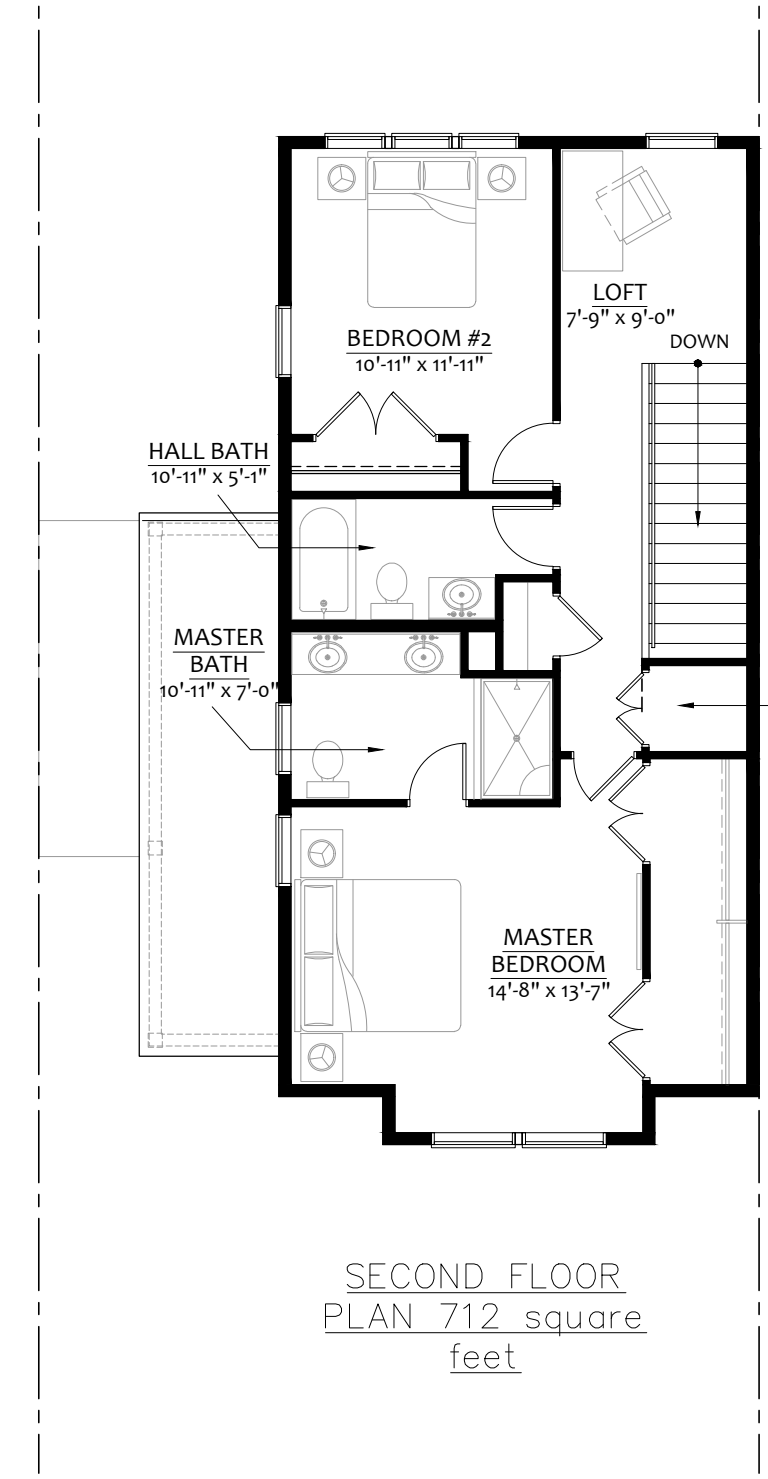

# BREAKWATER BLUFFS

A MODERN LAKESIDE TOWNHOME COMMUNITY

UNIT TYPE B - 2 BEDROOM + DEN

Floor Plans – Typical Unit 'B'  
Two bedrooms  
1,873 square feet