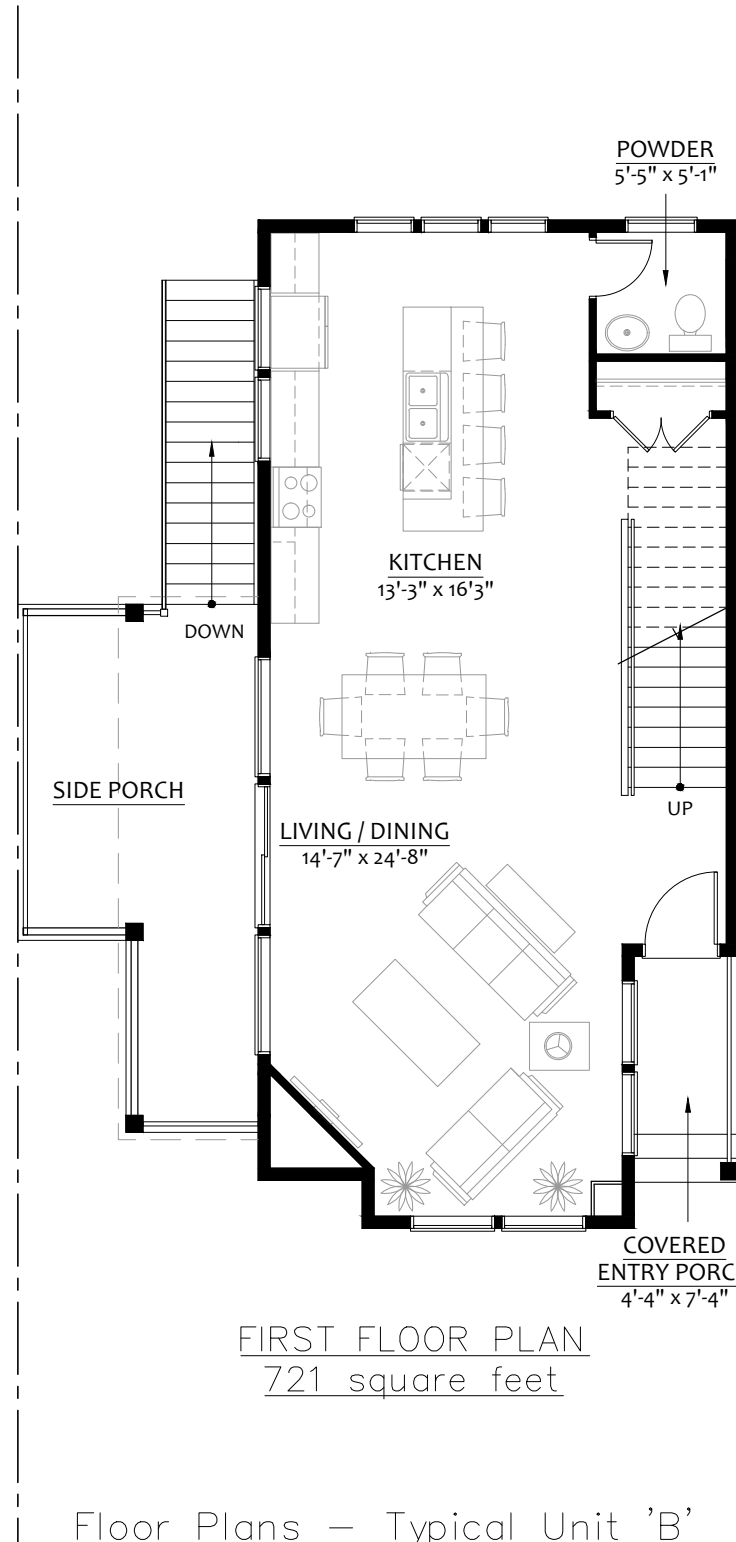

# BREAKWATER BLUFFS

A MODERN LAKESIDE TOWNHOME COMMUNITY

UNIT TYPE B - 2 BEDROOM + DEN

Floor Plans – Typical Unit 'B'  
Two bedrooms  
1,873 square feet