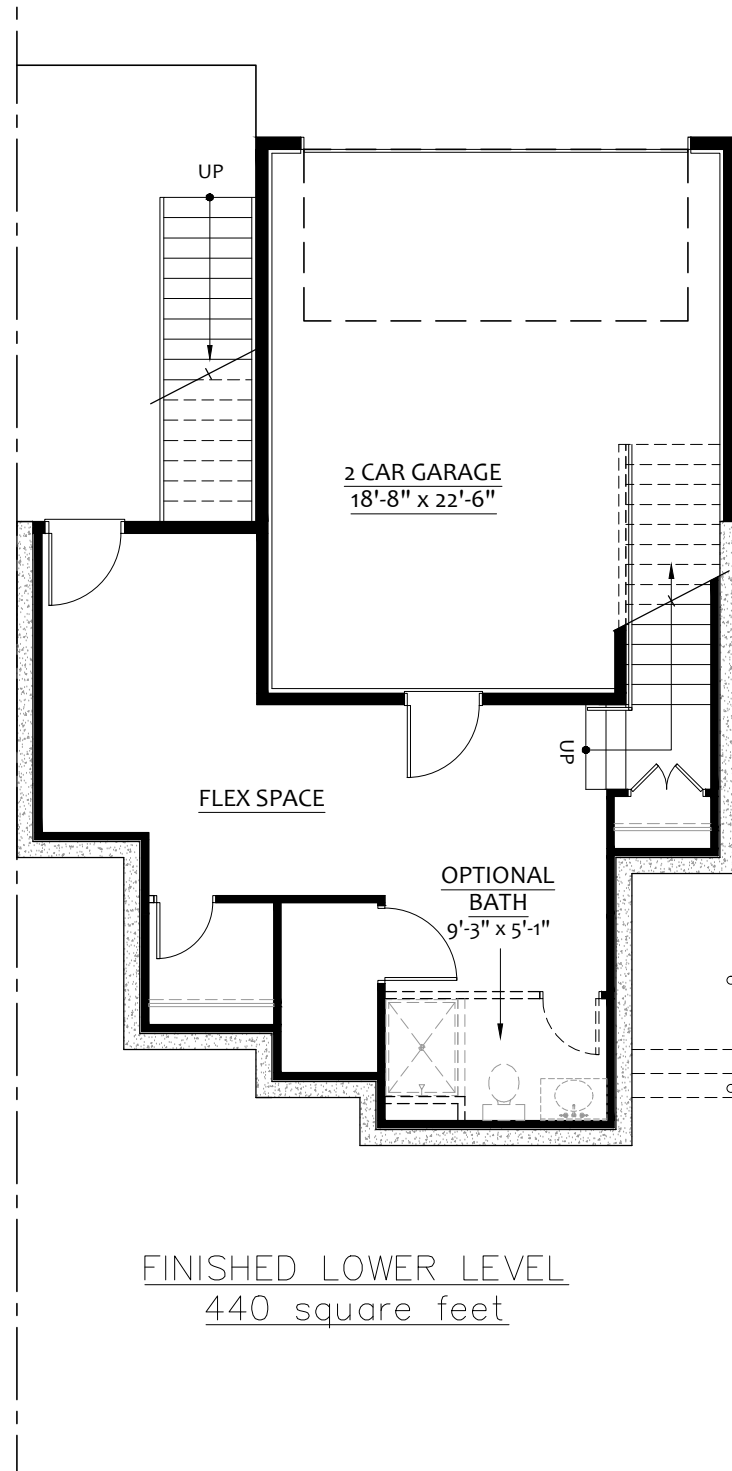

# BREAKWATER BLUFFS

A MODERN LAKESIDE TOWNHOME COMMUNITY

UNIT TYPE B - 2 BEDROOM + DEN

Floor Plans – Typical Unit 'B'  
Two bedrooms  
1,873 square feet