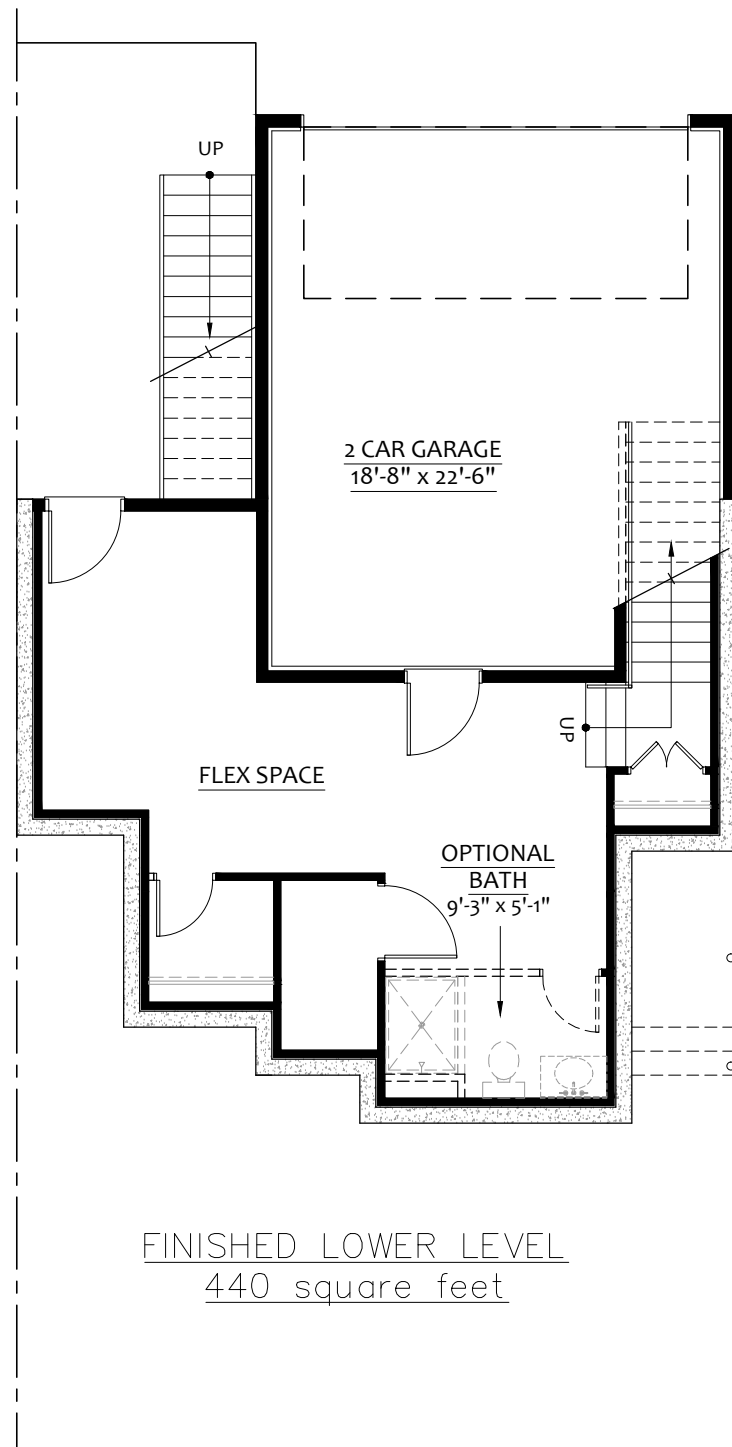

BREAKWATER BLUFFS

A MODERN LAKESIDE TOWNHOME COMMUNITY

UNIT TYPE B - 3 BEDROOMS

Floor Plans – Typical Unit 'B'
Three bedrooms
1,873 square feet