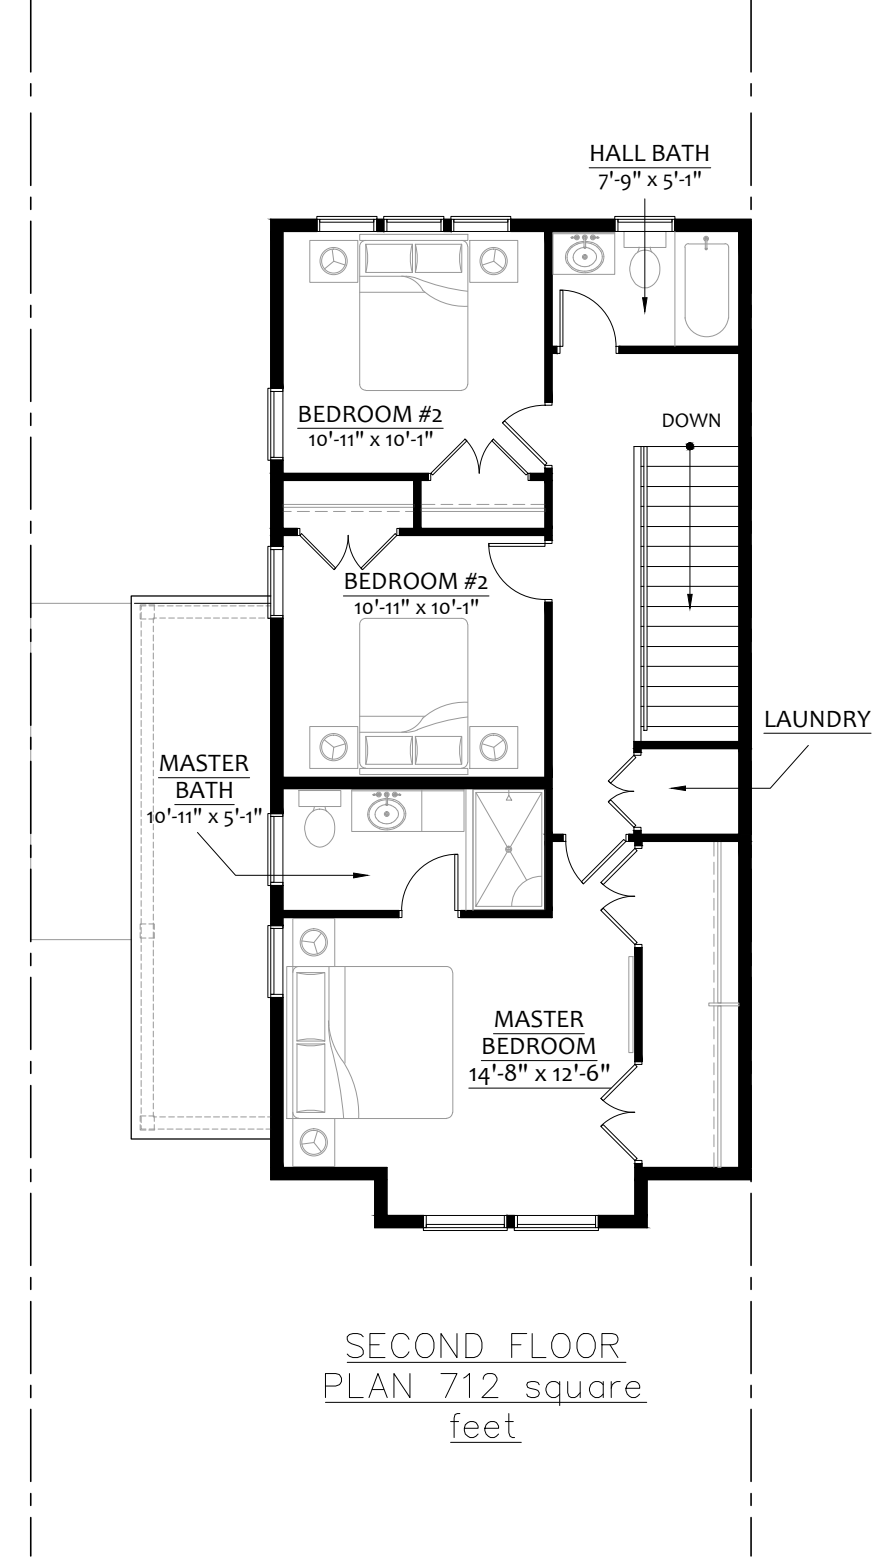

BREAKWATER BLUFFS

A MODERN LAKESIDE TOWNHOME COMMUNITY

UNIT TYPE B - 3 BEDROOMS

Floor Plans – Typical Unit 'B'
Three bedrooms
1,873 square feet