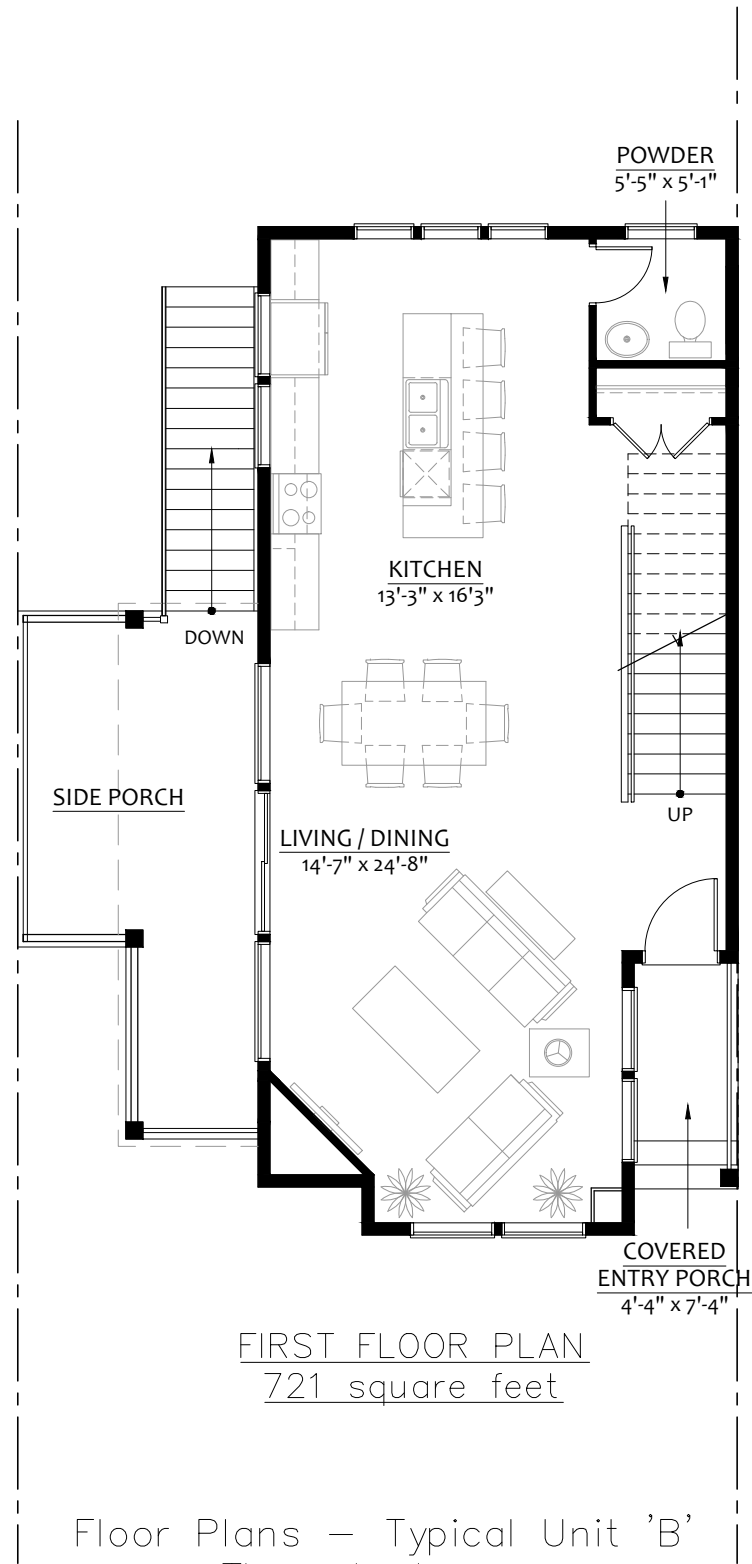

BREAKWATER BLUFFS

A MODERN LAKESIDE TOWNHOME COMMUNITY

UNIT TYPE B - 3 BEDROOMS

Floor Plans – Typical Unit 'B'
Three bedrooms
1,873 square feet